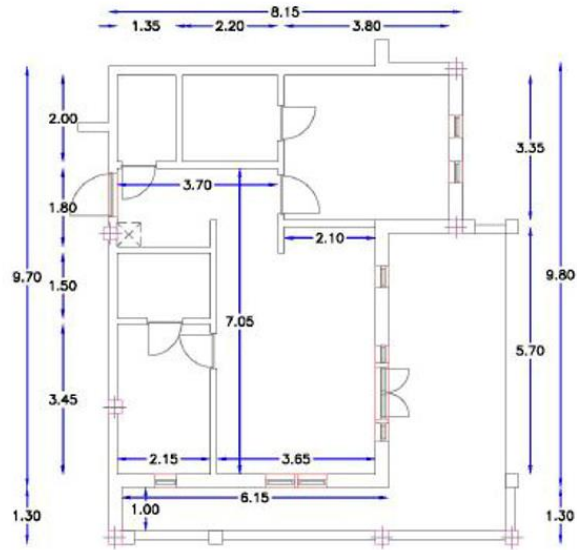

HOME DISTRIBUTION

HOME DISTRIBUTION

LIVING ROOM

MESA RT-902
TAPA MADERA LACADO BLANCO / PATAS MADERA HAYA
Ø 90 X 75 CM / 20,16 PTS.

DINING ROOM
1 table + 4 chairs

Silla · Ref. CH-901
Pág. 44, 45, 93
46,5 x 54,5 x 84 cm

LIVING ROOM

MUEBLE TV-121
LACADO BLANCO Y NEGRO
190 X 47 X 59 CM / 104,35 PTS.

LIVING ROOM:

Sofa-bed
2 side tables
Armchair

TV cabinet

BEDROOM

Because the space is limited, it's possible to put a bed 150 at most.

1 bronze flowerpot of 90 cm
1 antracite flowerpot of 80 cm
1 bronze flowerpot of 60 cm

OUTSIDE