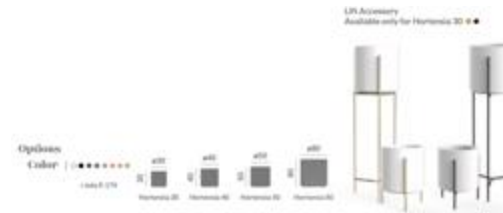

Headboard with bedside tables in white melamine and wood details.

LED on the top.

Reading light.

Option B:

in melamine finishing wood and white bedside tables.

OUTSIDE

2 sun loungers and aluminium side table.
Antracite.

1 bronze flowerpot of 90 cm
1 antracite flowerpot of 80 cm
1 bronze flowerpot of 60 cm

OUTSIDE