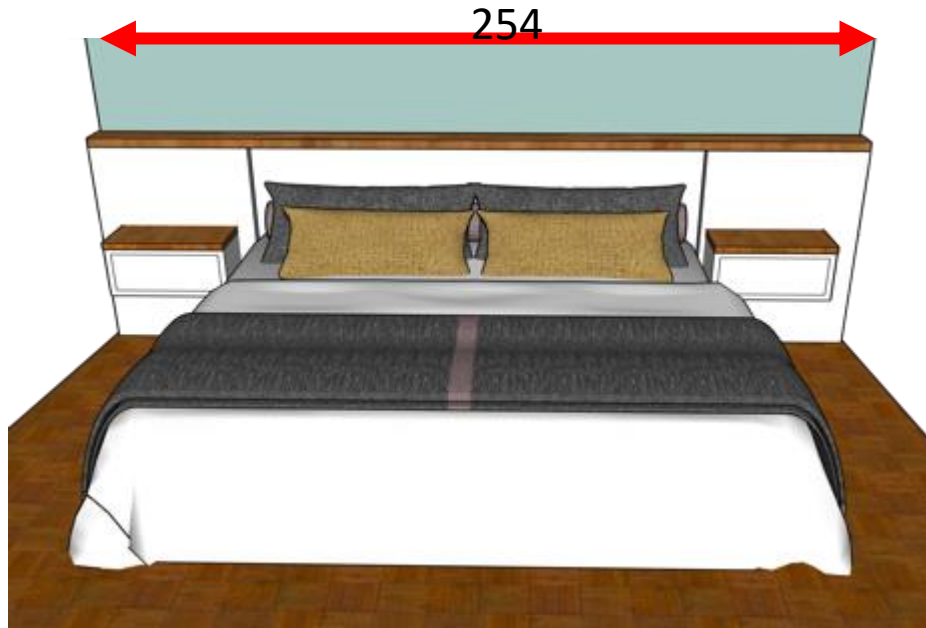

LIVING ROOM

MUEBLE TV-121
LACADO BLANCO Y NEGRO
190 X 47 X 59 CM / 104,35 PTS.

LIVING ROOM:

Sofa-bed
2 side tables
Armchair

TV cabinet

BEDROOM

Because the space is limited, it's possible to put a bed 150 at most.

Headboard with bedside tables in white melamine and wood details.

LED on the top.

Reading light.

Option B:

in melamine finishing wood and white bedside tables.

OUTSIDE

2 sun loungers and aluminium side table.
Antracite.