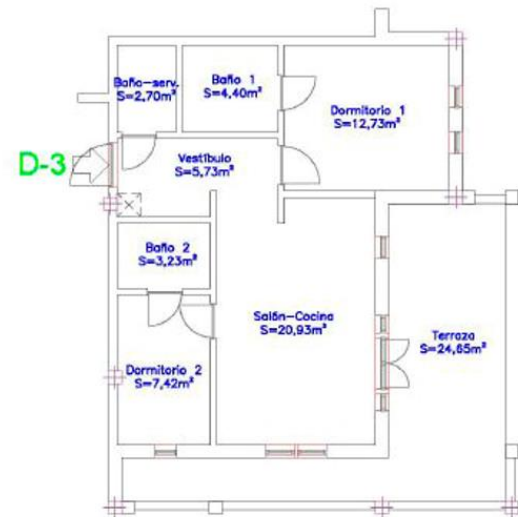

HOME DISTRIBUTION

HOME DISTRIBUTION

LIVING ROOM

MESA RT-902
TAPA MADERA LACADO BLANCO / PATAS MADERA HAYA
Ø 90 X 75 CM / 20,16 PTS.

DINING ROOM
1 table + 4 chairs

Silla · Ref. CH-901
Pág. 44, 45, 93
46,5 x 54,5 x 84 cm

LIVING ROOM

MUEBLE TV-121
LACADO BLANCO Y NEGRO
190 X 47 X 59 CM / 104,35 PTS.

LIVING ROOM:

Sofa-bed
2 side tables
Armchair

TV cabinet

BEDROOM

Because the space is limited, it's possible to put a bed 150 at most.

1 bronze flowerpot of 90 cm
1 antracite flowerpot of 80 cm
1 bronze flowerpot of 60 cm

OUTSIDE