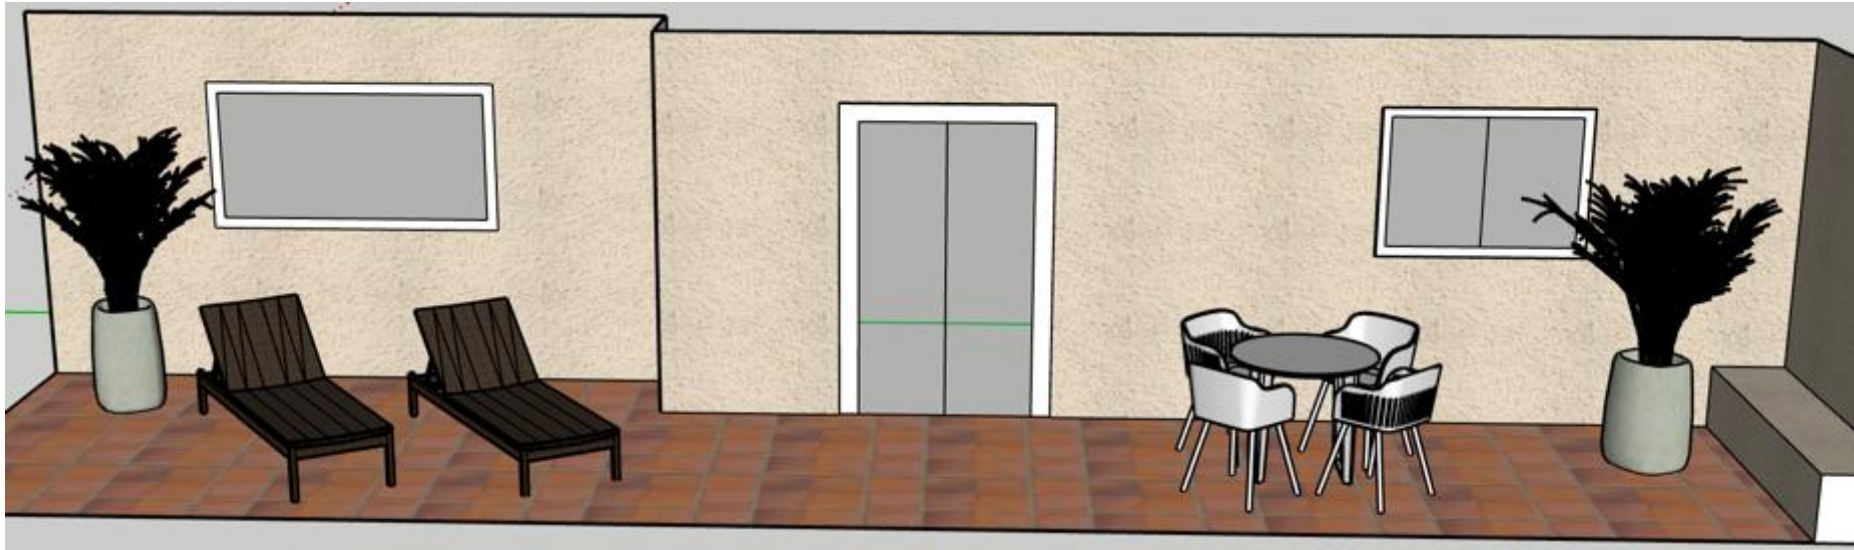

Headboard with bedside tables in white melamine and wood details.

LED on the top.

Reading light.

Option B:

in melamine finishing wood and white bedside tables.

OUTSIDE

2 sun loungers and aluminium side table.
Antracite.

1 bronze flowerpot of 90 cm
1 antracite flowerpot of 80 cm
1 bronze flowerpot of 60 cm

OUTSIDE